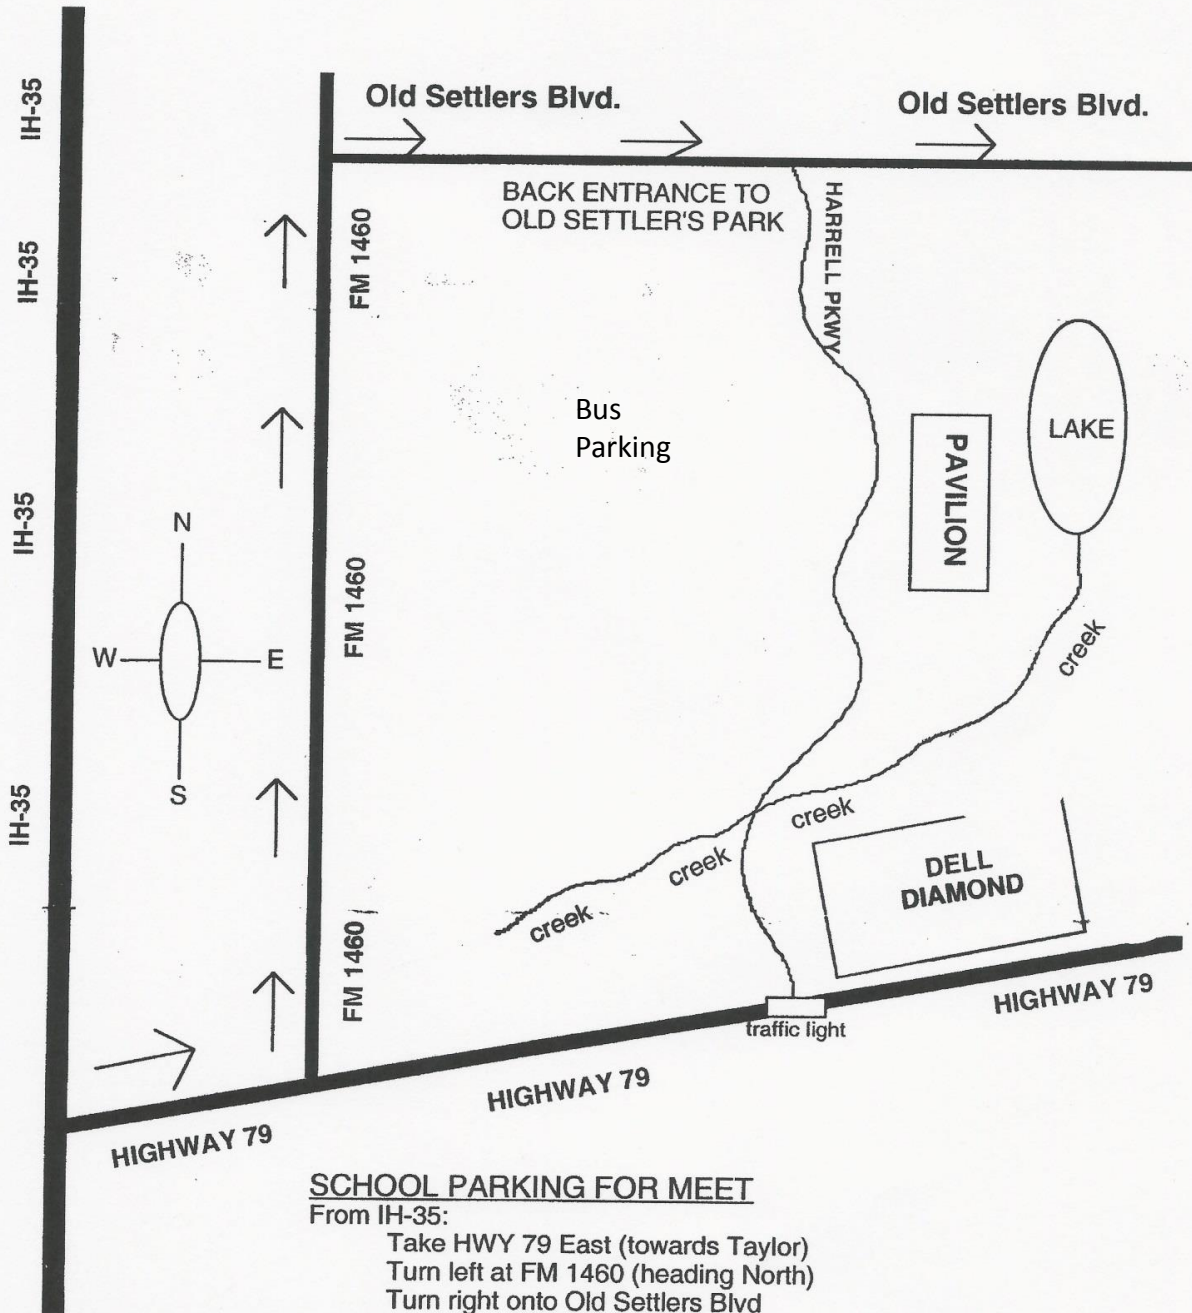

ALL TEAMS, BUSES and TEAM VANS MUST USE BACK GATE

Coaches, please enter the park with teams at back entrance. If you enter in the front of park (Dell Diamond) you will be turned around, and could cause you and your team to be delayed.

Parents and Spectators will enter at the Dell Diamond site (Hwy 79)

COST of admission is \$3.00 per person

PARKING MAP

SCHOOL PARKING FOR MEET

From IH-35:

- Take HWY 79 East (towards Taylor)
- Turn left at FM 1460 (heading North)
- Turn right onto Old Settlers Blvd
- Turn into park on Harrell Pkwy

FYI: The main entrance of the park is about 3 miles down Hwy 79 from IH-35.